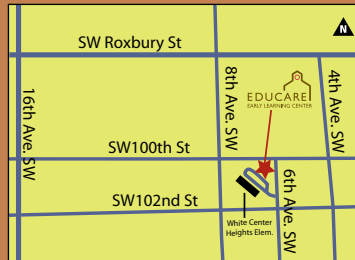

WHERE:

**625 SW 100th St.
Seattle, WA 98146**

EDUCARE
EARLY LEARNING CENTER

A partner of the White Center Early Learning Initiative (WCELI)

Grand Opening Celebration

Ceremony

1:00-1:45 p.m. *Opening Remarks and Recognitions*
White Center Heights Elementary
(next to the Educare Center)

Open House

2:00-4:00 p.m. *Tours and Activities for Children
and Families*
Educare Early Learning Center

For interpreters or other special accommodations,
call 425-917-7617 by March 12.

800 Oakesdale Ave. SW
Renton, WA 98057